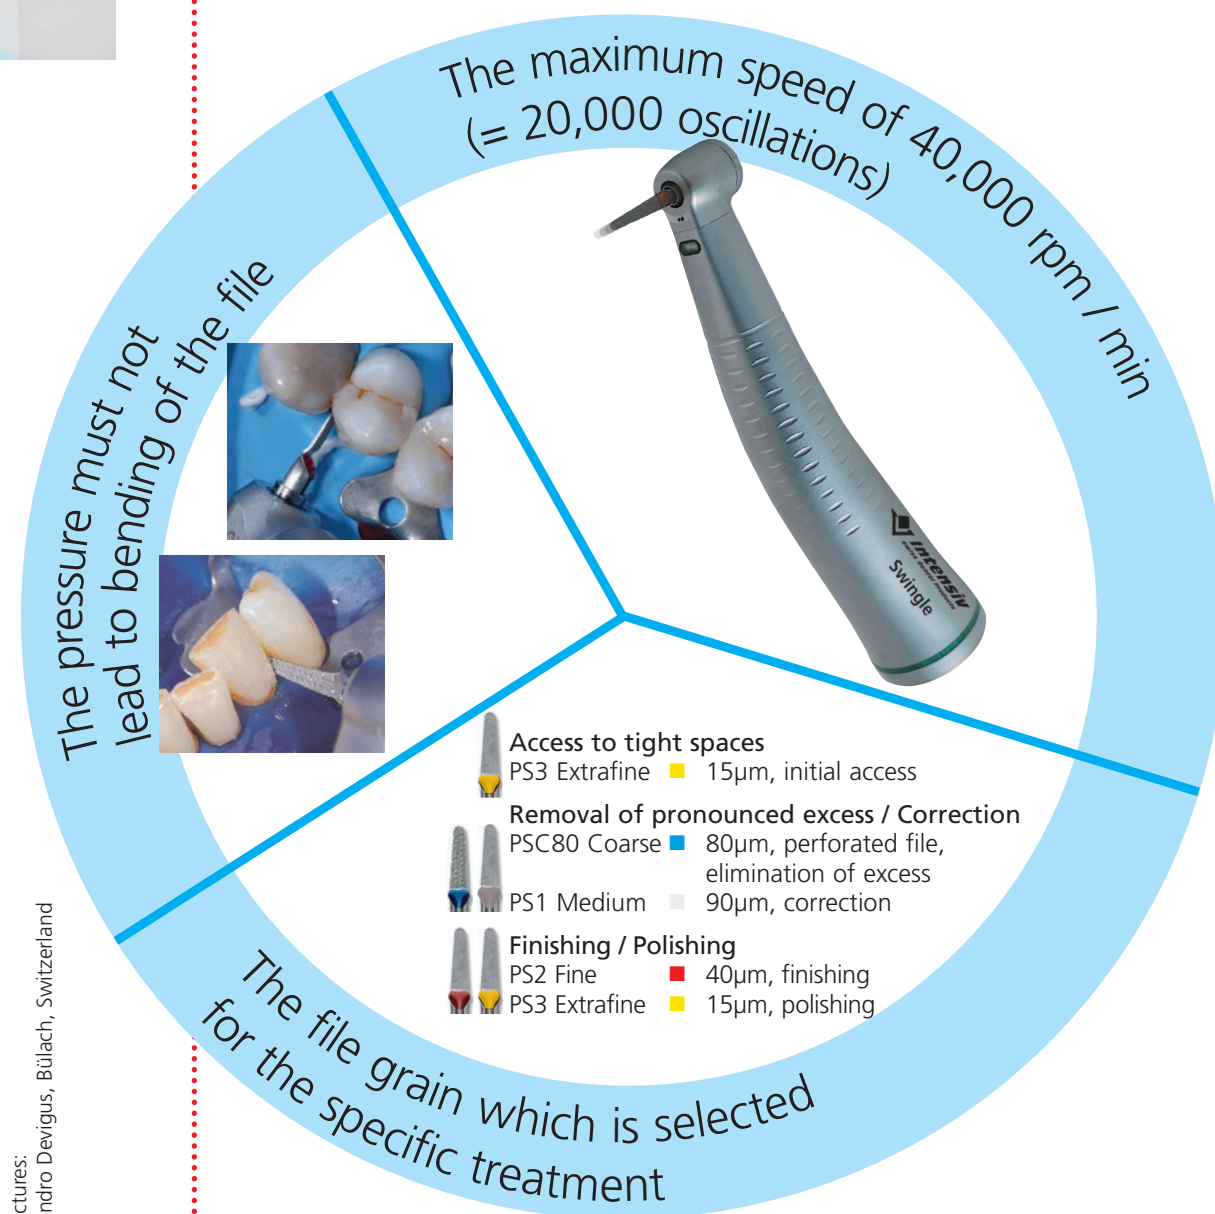

New

Intensiv Swingle Professional Kit

Combined system for the best performance

When treating interproximal restorations, the highest performance level with maximum benefit is guaranteed by the combination of

Clinical pictures:
Dr. Alessandro Devigus, Bülach, Switzerland

■ Rapid and efficient excess removal, finishing and polishing of restorations